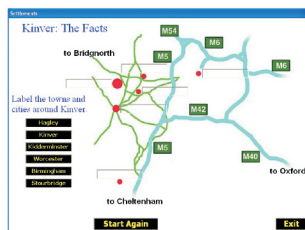

## Village

Kinver: The Facts  
 Kinver: Development  
 The Mbuti: The Facts  
 The Mbuti: Development

## City

Manchester: The Facts  
 Manchester: Development  
 Venice: The Facts  
 Venice: Development

The Settlements CD-ROM looks at six very different communities. These are: Kinver, Blandford Forum and Manchester, a village, a town and a city in the UK, and The Mbuti, Alice Springs and Venice, which provide contrasting examples of village, town and city life overseas. The material about each settlement is divided into two sections - facts about the settlement and a brief history of its development. Each of the twelve sections includes Teachers' Notes, Key Facts and a multiple choice worksheet, as well as interactive labelling and ordering activities.