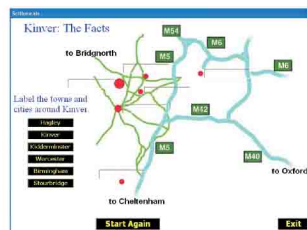

Settlements

Village

Kinver: The Facts
 Kinver: Development
 The Mbuti: The Facts
 The Mbuti: Development

Town

Blandford Forum: The Facts
 Blandford Forum: Development
 Alice Springs: The Facts
 Alice Springs: Development

City

Manchester: The Facts
 Manchester: Development
 Venice: The Facts
 Venice: Development

The Settlements CD-ROM looks at six very different communities. These are: Kinver, Blandford Forum and Manchester, a village, a town and a city in the UK, and The Mbuti, Alice Springs and Venice, which provide contrasting examples of village, town and city life overseas. The material about each settlement is divided into two sections - facts about the settlement and a brief history of its development. Each of the twelve sections includes Teachers' Notes, Key Facts and a multiple choice worksheet, as well as interactive labelling and ordering activities.