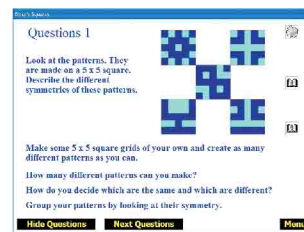

NRICH is part of the Millennium Mathematics Project at Cambridge

Virtual Image are the U.K.'s leading educational software specialists

EXPLORING SQUARES

for Interactive Whiteboards

LESSON STARTERS and POSTERS

Virtual Image and NRICH have teamed up to produce this innovative CD-ROM built around a collection of 25 attractive mathematical posters on the theme of “squares”. The CD-ROM contains images and guidance to promote class discussion and develop investigative and problem-solving skills with a geometrical focus. The posters are ideal for use on the IWB at the start of lessons and can be printed out for classroom display.