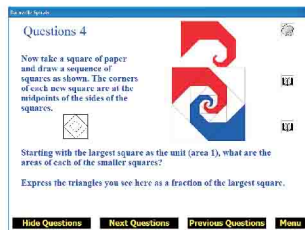

Virtual Image and NRICH have teamed up to produce this innovative CD-ROM built around a collection of 25 attractive mathematical posters on the theme of “squares”. The CD-ROM contains images and guidance to promote class discussion and develop investigative and problem-solving skills with a geometrical focus. The posters are ideal for use on the IWB at the start of lessons and can be printed out for classroom display.