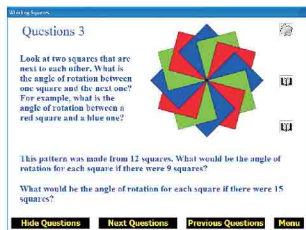

Virtual Image and NRICH have teamed up to produce this innovative CD-ROM built around a collection of 25 attractive mathematical posters on the theme of “squares”. The CD-ROM contains images and guidance to promote class discussion and develop investigative and problem-solving skills with a geometrical focus. The posters are ideal for use on the IWB at the start of lessons and can be printed out for classroom display.