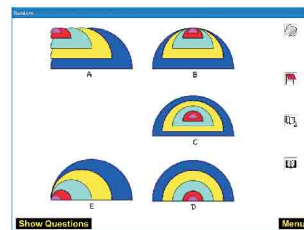

Exploring Circles, the perfect companion to the NRICH - Exploring Squares CD-ROM, is now available. Virtual Image has teamed up with NRICH to produce this new CD-ROM built around a collection of 25 attractive mathematical posters. The CD-ROM contains guidance to promote class discussion and develop investigative and problem-solving skills with a geometrical focus. The posters are ideal for use on the IWB at the start of lessons and can be printed out for classroom display.