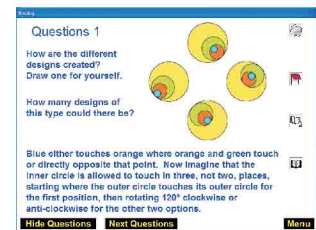

Exploring Circles, the perfect companion to the NRICH - Exploring Squares CD-ROM, is now available. Virtual Image has teamed up with NRICH to produce this new CD-ROM built around a collection of 25 attractive mathematical posters. The CD-ROM contains guidance to promote class discussion and develop investigative and problem-solving skills with a geometrical focus. The posters are ideal for use on the IWB at the start of lessons and can be printed out for classroom display.