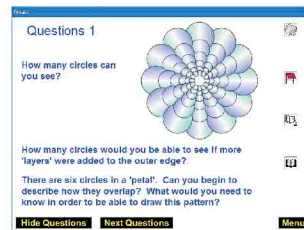

NRICH is part of the Millennium Mathematics Project at Cambridge

Virtual Image are the U.K.'s leading educational software specialists

EXPLORING CIRCLES

for Interactive Whiteboards

LESSON STARTERS and POSTERS

Exploring Circles, the perfect companion to the NRICH - Exploring Squares CD-ROM, is now available. Virtual Image has teamed up with NRICH to produce this new CD-ROM built around a collection of 25 attractive mathematical posters. The CD-ROM contains guidance to promote class discussion and develop investigative and problem-solving skills with a geometrical focus. The posters are ideal for use on the IWB at the start of lessons and can be printed out for classroom display.